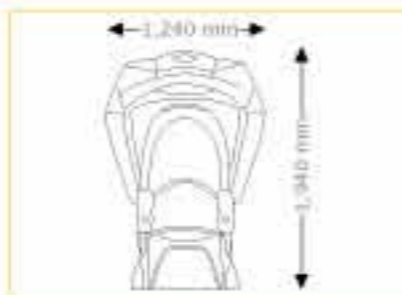

Unit dimensions

closed
1,970 mm x 1,240 mm x 1,908 mm
(length x width x height)

opened
1,970 mm x 1,240 mm x 1,940 mm
(length x width x height)