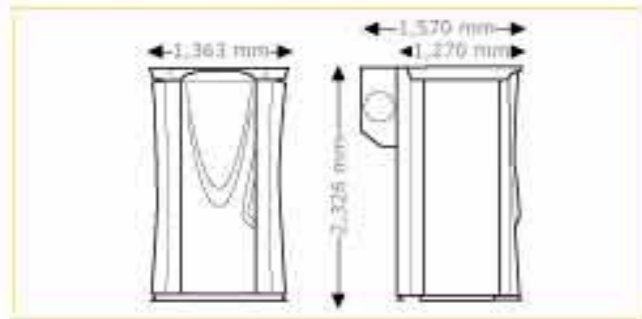

pureEnergy T230 (not available for states of the EU)
52 x 230 watt, (200 cm)
2 x 250 watt shoulder tanner

15,980.00

Unit dimensions

closed
1,363 mm x 1,270 mm x 2,326 mm
(length x width x height)

opened
1,363 mm x 1,870 mm x 2,326 mm
(length x width x height)