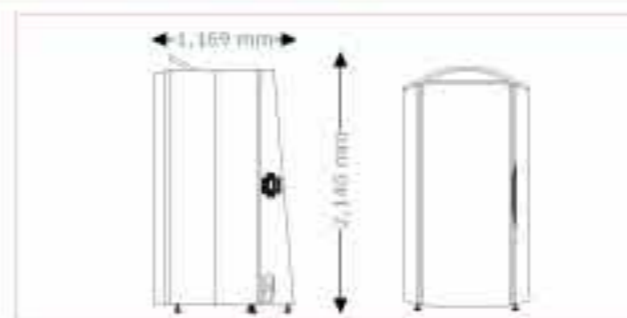

Unit dimensions

closed
1,194 mm x 1,169 mm x 2,140 mm
(length x width x height)

opened
1,194 mm x 1,169 mm x 2,290 mm
(length x width x height)