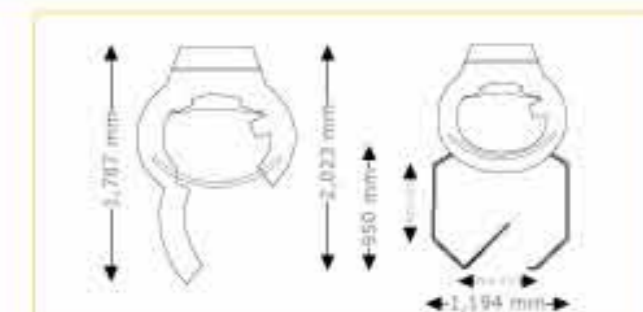

closed
1,194 mm x 1,787 mm x 2,140 mm
(length x width x height)

opened
1,194 mm x 1,787 mm x 2,290 mm
(length x width x height)