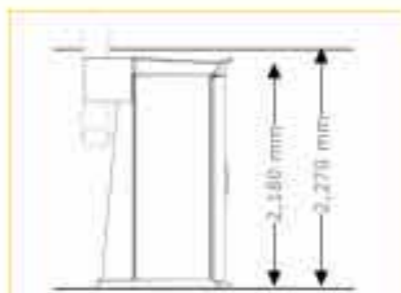

ACS + Central exhaust air system

Models

Price excl. VAT in Euro

space 2000
50 x 190 cm tubes

Standard
11,480.00

Unit dimensions

closed
1,400 mm x 1,405 mm x 2,180 mm:
(length x width x height)

opened
1,400 mm x 1,940 mm x 2,180 mm:
(length x width x height)