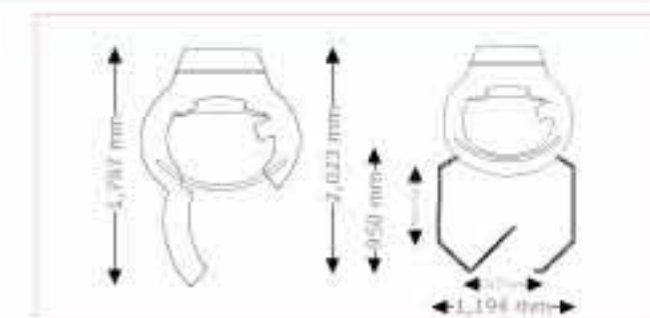

megaTimer

299.00

Changing room

1,400.00

Unit dimensions

closed
1,194 mm x 1,169 mm x 2,140 mm
(length x width x height)

opened
1,194 mm x 1,169 mm x 2,290 mm
(length x width x height)

closed
1,194 mm x 1,787 mm x 2,140 mm
(length x width x height)