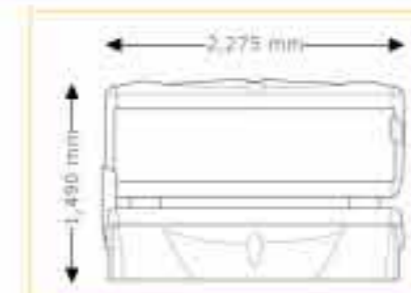

megaTimer

299.00

Unit dimensions

closed

2,275 mm x 1,060 mm x 1,135 mm
(length x width x height)

opened

2,275 mm x 1,240 mm x 1,490 mm
(length x width x height)

4800

Unit dimensions

opened
2,200 mm x 1,440 mm x 1,710 mm
(length x width x height)

opened with Sound System*
2,330 mm x 1,440 mm x 1,710 mm
(length x width x height)

Optional Features

Price excl. VAT in Euro

Unit dimensions

opened
 2,200 mm x 1,440 mm x 1,800 mm
 (length x width x height)

opened with Sound System*
 2,330 mm x 1,440 mm x 1,800 mm
 (length x width x height)

Optional Features Price excl. VAT in Euro