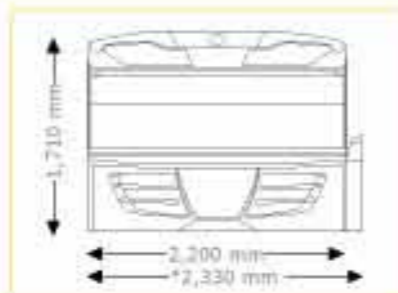

All shipments are based on our general terms of trade.

megaSun®

basicCare

Unit dimensions

basicCare rack Ø 418 mm, Height 250 mm
450 mm x 550 mm x 1,100 mm
(l x w x h)

Models

Price excl. VAT in Euro

basicCare System

megaTimer

299.00

Unit dimensions

closed

2,275 mm x 1,060 mm x 1,135 mm
(length x width x height)

opened

2,275 mm x 1,240 mm x 1,490 mm
(length x width x height)

4800

Unit dimensions

opened
2,200 mm x 1,440 mm x 1,710 mm
(length x width x height)

opened with Sound System*
2,330 mm x 1,440 mm x 1,710 mm
(length x width x height)

Optional Features

Price excl. VAT in Euro

Unit dimensions

opened
2,200 mm x 1,440 mm x 1,800 mm
(length x width x height)

opened with Sound System*
2,330 mm x 1,440 mm x 1,800 mm
(length x width x height)

Optional Features

Price excl. VAT in Euro