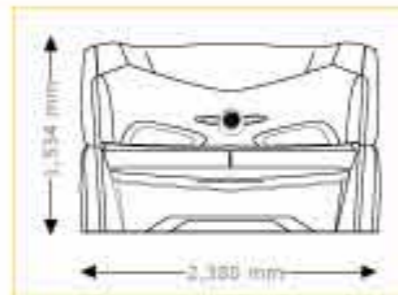

Unit dimensions

opened
 2,200 mm x 1,440 mm x 1,800 mm
 (length x width x height)

opened with Sound System*
 2,330 mm x 1,440 mm x 1,800 mm
 (length x width x height)

Optional Features Price excl. VAT in Euro

PRICE ADVANTAGE
1,490.00 Euro

6800

Standard

Models

Price excl. VAT in Euro

	Standard
6800 Super Canopy with 24 x 100 watt, (180 cm), 2 x p2 pigment-tube Bench with 20 x 100 watt, (190 cm) 4 x 400 watt facial lamps, adjustable	27,980.00
6800 Super Power Canopy with 24 x 160 watt, (180 cm), 2 x p2 pigment-tube Bench with 20 x 120 watt, (190 cm) 4 x 500 watt facial lamps, adjustable	28,790.00
6800 Ultra Power Canopy with 24 x 160 watt, (180 cm), 2 x p2 pigment-tube Bench with 20 x 160 watt, (190 cm) 4 x 500 watt facial lamps, adjustable	29,390.00
6800 IntelliSun powered by CPI energy Canopy with 20 x IntelliSun tube, 6 x p2 pigment-tube Bench with 20 x IntelliSun, (190 cm) 4 x 500 watt facial lamps, adjustable	29,990.00

Unit dimensions

closed
2,380 mm x 1,430 mm x 1,534 mm
(length x width x height)

opened
2,380 mm x 1,430 mm x 1,942 mm
(length x width x height)

Optional Features

Price excl. VAT in Euro

aroma incl. aromatic cabin fragrance	880.00	airCon	2,010.00
aquaCool	1,240.00	x-tra Tan (2 x 250 w shoulder tanner)	1,480.00
Exhaust air duct (2 x Ø 150 mm)		380.00	
Exhaust air hose (Ø 300 mm, white, length 3 m, 2 hose clamps)		130.00	
Thermostatic cabin temperature controlling		290.00	
megaTimer		299.00	