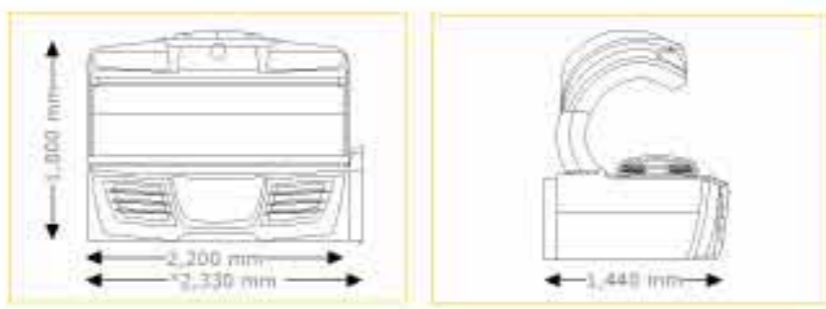

Optional Features Price excl. VAT in Euro

20 Rubin-Collagen-Booster (legs)	790.00	aroma incl. aromatic cabin fragrance	880.00
airCon	1,860.00	aquaCool	1,240.00
Exhaust air duct (2 x Ø 150 mm)		380.00	
Exhaust air hose (Ø 300 mm, white, length 3 m, 2 hose clamps)		130.00	
Thermostatic cabin temperature controlling		240.00	
megaTimer		299.00	

Packages Price excl. VAT in Euro

Sound System

mp3-Soundbox + Audio-access (incl. flex) + megaVoice	920.00
+ musicVibration + external access, channel option, loudspeakers	

Power Package

aquaCool + aroma + airCon	2,490.00

PRICE ADVANTAGE
1,490.00 Euro