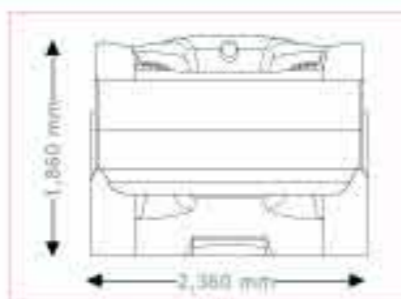

33,880.00

Unit dimensions

closed

2,380 mm x 1,430 mm x 1,713 mm
 (length x width x height)

opened

2,380 mm x 1,430 mm x 2,087 mm
 (length x width x height)

Optional Features

Price excl. VAT in Euro

Standard

24,980.00

Success Package

196.00*

Unit dimensions

closed
2,360 mm x 1,370 mm x 1,460 mm
(length x width x height)

opened
2,360 mm x 1,370 mm x 1,860 mm
(length x width x height)

Optional Features