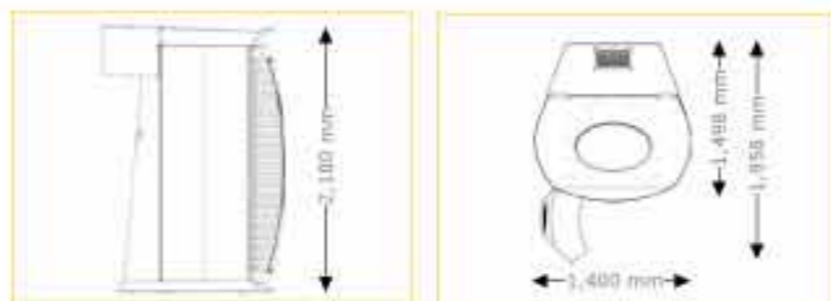

closed
1,400 mm x 1,498 mm x 2,180 mm
(length x width x height)

opened
1,400 mm x 1,958 mm x 2,180 mm
(length x width x height)

Optional Features

Price excl. VAT in Euro

vibraNano 4,270.00

fourSeasons 920.00