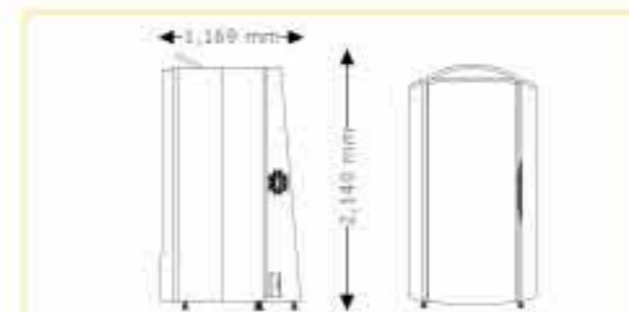

33,880.00

Unit dimensions

closed

2,380 mm x 1,430 mm x 1,713 mm
 (length x width x height)

opened

2,380 mm x 1,430 mm x 2,087 mm
 (length x width x height)

Optional Features

Price excl. VAT in Euro

Standard
8,260.00

Optional Features

Price excl. VAT in Euro

vibraNano **4,270.00**

Body ventilator	990.00
megaTimer	299.00
Changing room	1,400.00

Unit dimensions

closed
1,194 mm x 1,169 mm x 2,140 mm
(length x width x height)

opened
1,194 mm x 1,169 mm x 2,290 mm
(length x width x height)

closed
1,194 mm x 1,787 mm x 2,140 mm
(length x width x height)

opened
1,194 mm x 1,787 mm x 2,290 mm
(length x width x height)

space 2000

Standard