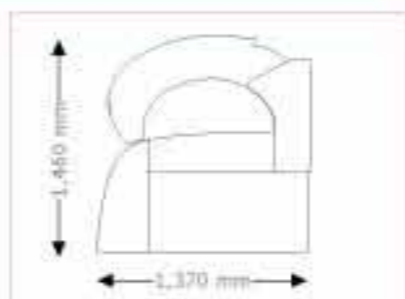

Standard

24,980.00

Success Package

196.00*

Unit dimensions

closed
2,360 mm x 1,370 mm x 1,460 mm
(length x width x height)

opened
2,360 mm x 1,370 mm x 1,860 mm
(length x width x height)

Optional Features