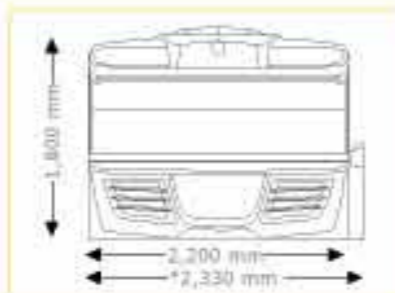

megaTimer

299.00

Unit dimensions

closed

2,275 mm x 1,060 mm x 1,135 mm
(length x width x height)

opened

2,275 mm x 1,240 mm x 1,490 mm
(length x width x height)

4800

Unit dimensions

opened
2,200 mm x 1,440 mm x 1,710 mm
(length x width x height)

opened with Sound System*
2,330 mm x 1,440 mm x 1,710 mm
(length x width x height)

Optional Features

Price excl. VAT in Euro

Standard

Models

Price excl. VAT in Euro

	Standard	cpi energy
5600 Super Canopy with 24 x 100 watt, (180 cm), 2 x p2 pigment-tube Bench with 16 x 100 watt, (190 cm) 4 x 400 watt facial lamps, adjustable	17,680.00	18,690.00
5600 Super Power Canopy with 24 x 160 watt, (180 cm), 2 x p2 pigment-tube Bench with 16 x 120 watt, (190 cm) 4 x 400 watt facial lamps, adjustable	18,680.00	19,690.00
5600 Ultra Power Canopy with 24 x 160 watt, (180 cm), 2 x p2 pigment-tube Bench with 16 x 160 watt, (190 cm) 4 x 400 watt facial lamps, adjustable	18,980.00	19,990.00

Unit dimensions

opened
2,200 mm x 1,440 mm x 1,800 mm
(length x width x height)

opened with Sound System*
2,330 mm x 1,440 mm x 1,800 mm
(length x width x height)

Optional Features

Price excl. VAT in Euro