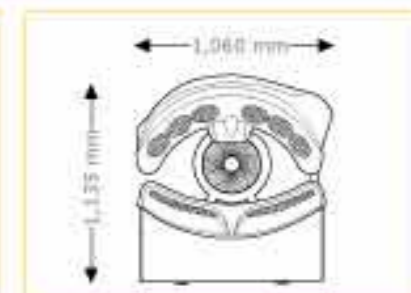

megaTimer

299.00

Unit dimensions

closed

2,275 mm x 1,060 mm x 1,135 mm
(length x width x height)

opened

2,275 mm x 1,240 mm x 1,490 mm
(length x width x height)

4800

Unit dimensions

opened
2,200 mm x 1,440 mm x 1,710 mm
(length x width x height)

opened with Sound System*
2,330 mm x 1,440 mm x 1,710 mm
(length x width x height)

Optional Features

Price excl. VAT in Euro