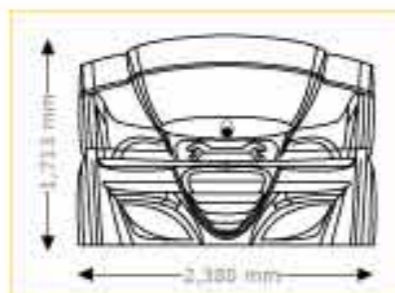

33,880.00

Unit dimensions

closed

2,380 mm x 1,430 mm x 1,713 mm
 (length x width x height)

opened

2,380 mm x 1,430 mm x 2,087 mm
 (length x width x height)

Optional Features

Price excl. VAT in Euro