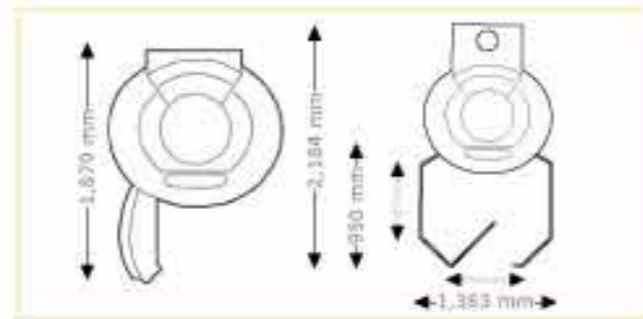

pureEnergy T230 (not available for states of the EU)
52 x 230 watt, (200 cm)
2 x 250 watt shoulder tanner

15,980.00

Unit dimensions

closed
1,363 mm x 1,270 mm x 2,326 mm
(length x width x height)

opened
1,363 mm x 1,870 mm x 2,326 mm
(length x width x height)