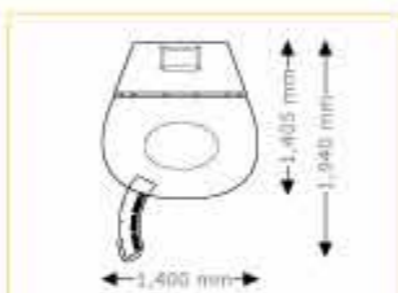

ACS + Central exhaust air system

Models

Price excl. VAT in Euro

space 2000
50 x 190 cm tubes

Standard
11,480.00

Unit dimensions

closed
1,400 mm x 1,405 mm x 2,180 mm:
(length x width x height)

opened
1,400 mm x 1,940 mm x 2,180 mm:
(length x width x height)